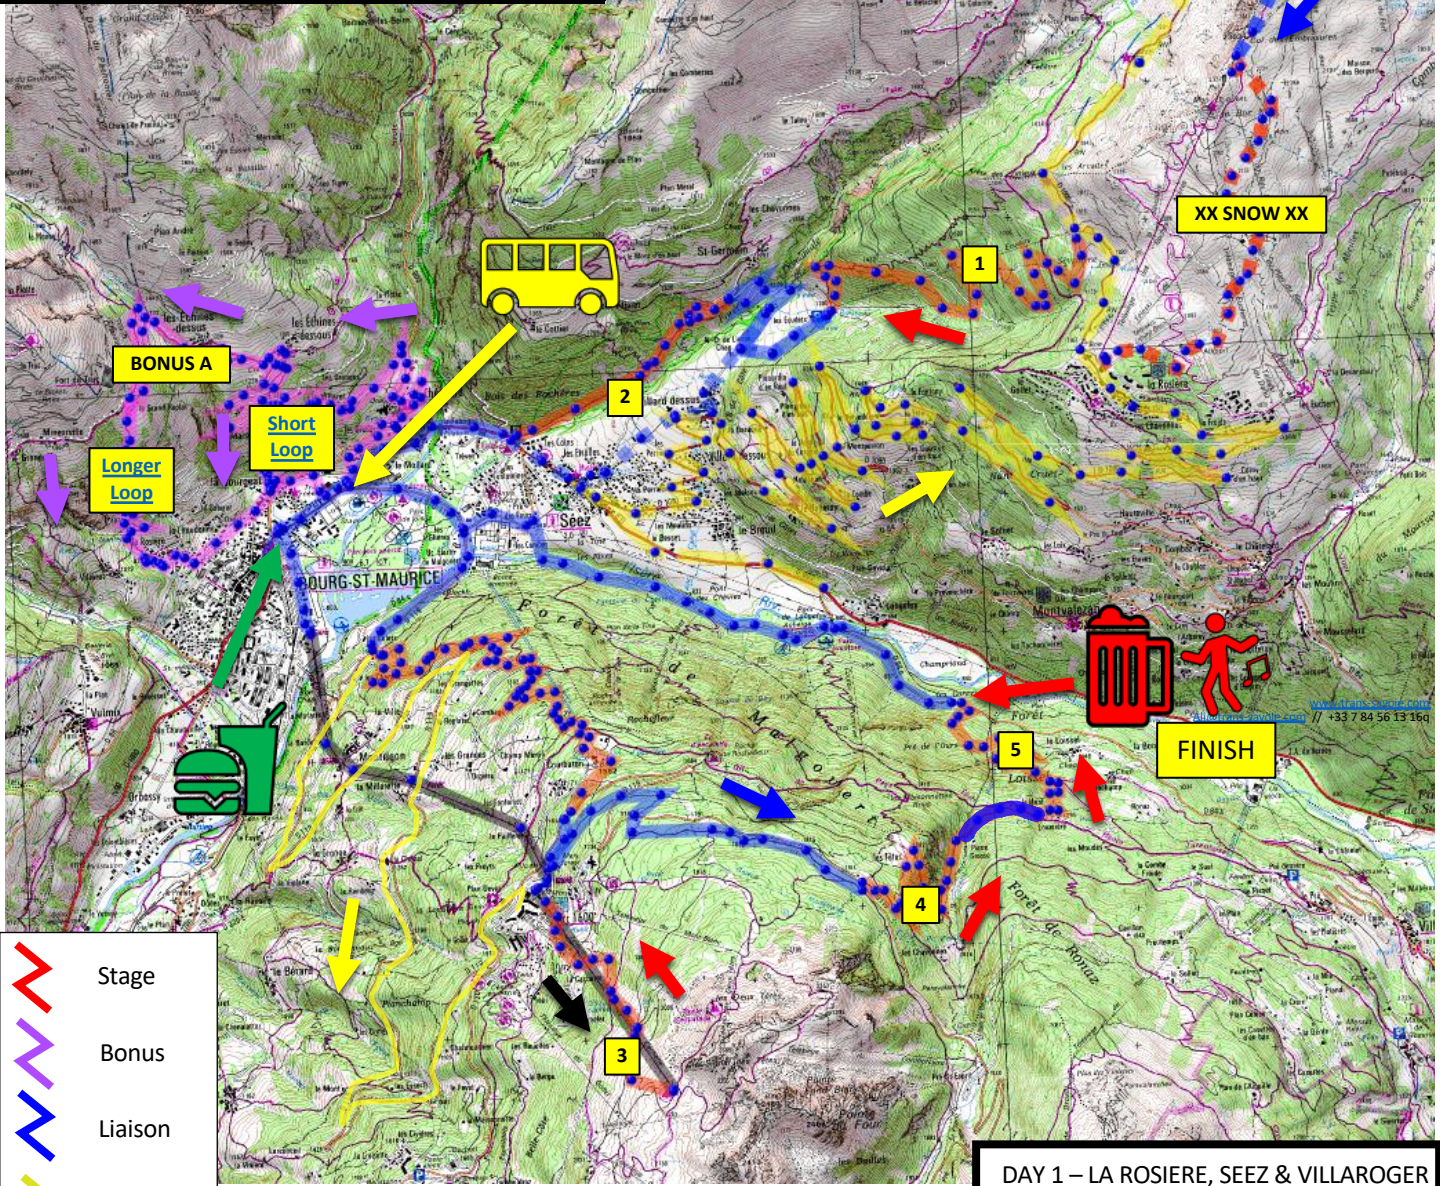

Dirtlej ENDURO2 LES ARCS 2021	
Stage 1	The Italian Job
Stage 1	Dream Forest
Stage 2	St Germain
Bonus A	50% Grandville / 50% Calvin's
Lunch	Bourg St Maurice (Tonneau)
Stage 3	Cachette French Cup DH
Stage 4	Au Naturel
Stage 5	Moist Nun
Finish	Auberge - BEERS & MUSIC

Strava Navigation:
BONUS A
SHORT LOOP
LONGER LOOP

DAY 1 – LA ROSIERE, SEEZ & VILLAROGER

MEDIC: +33 6 35 24 35 25

DAY 1 - Bus Shuttle Times

Team No	BUS 1	BUS 2
1 - 25	08:00	11:00
26 - 50	08:10	11:10
51 - 75	08:20	11:20
76 - 100	09:30	13:30
101 - 125	09:40	13:40
126+	09:50	13:50

Key Locations (CLICK FOR MAP)

Click = MAP	Friday	Saturday	Sunday
Start	LaboShop	LaboShop	LaboShop
Lunch	Tonneau	Vallandry	-
Finish	Enduro2 Lodge	LA FOLIE DOUCE	Funiculaire
Party	Enduro2 Lodge	LA FOLIE DOUCE	Bar L'Entrinque

Dirtlej Enduro2 2021 - Day 1				
FIRST	LAST	Lift/Liaison	Stage No	Description
08:00:00	09:40:00	LABOSHOP - TIMING CHECK		
08:05:00	09:55:00	BUS - LOAD (LABOSHOP)		
08:20:00	10:15:00	BUS - DEPART (Laboshop)		
-	-	Liaison : Col Petit St Bernard to La Rosiere		
-	-	Jour 1	SP1	La Rosiere
-	-	Liaison: to D-F		
08:50:00	11:15:00		SP1	Dream Forest
09:05:00	11:40:00	Liaison: Road Climb Les Eudets to SP2		
09:25:00	12:10:00		SP2	St Germain
09:35:00	12:25:00	Liaison: Laboshop (timing check)		
09:50:00	12:45:00		Bonus A	Short / Longer
10:50:00	14:15:00	Timing Check - LABOSHOP		
11:00:00	14:25:00	Lunch Le Tonneau - Bourg St Maurice		
11:20:00	14:45:00	BUS - LOAD (LABOSHOP)		
12:05:00	15:30:00	TS Cachette		
12:20:00	15:45:00		SP3	Cachette French Cup DH
12:30:00	16:05:00	Liaison: 4x4 Climb (Canal) to Villaroger		
12:55:00	16:50:00		SP4	Au Naturel
13:05:00	17:10:00	Liaison - SLOW		
13:15:00	17:30:00		SP5	Moist Nun
13:05:00	17:10:00	Finish & Timing Check - Auberge de Jeunesse Longefoy		