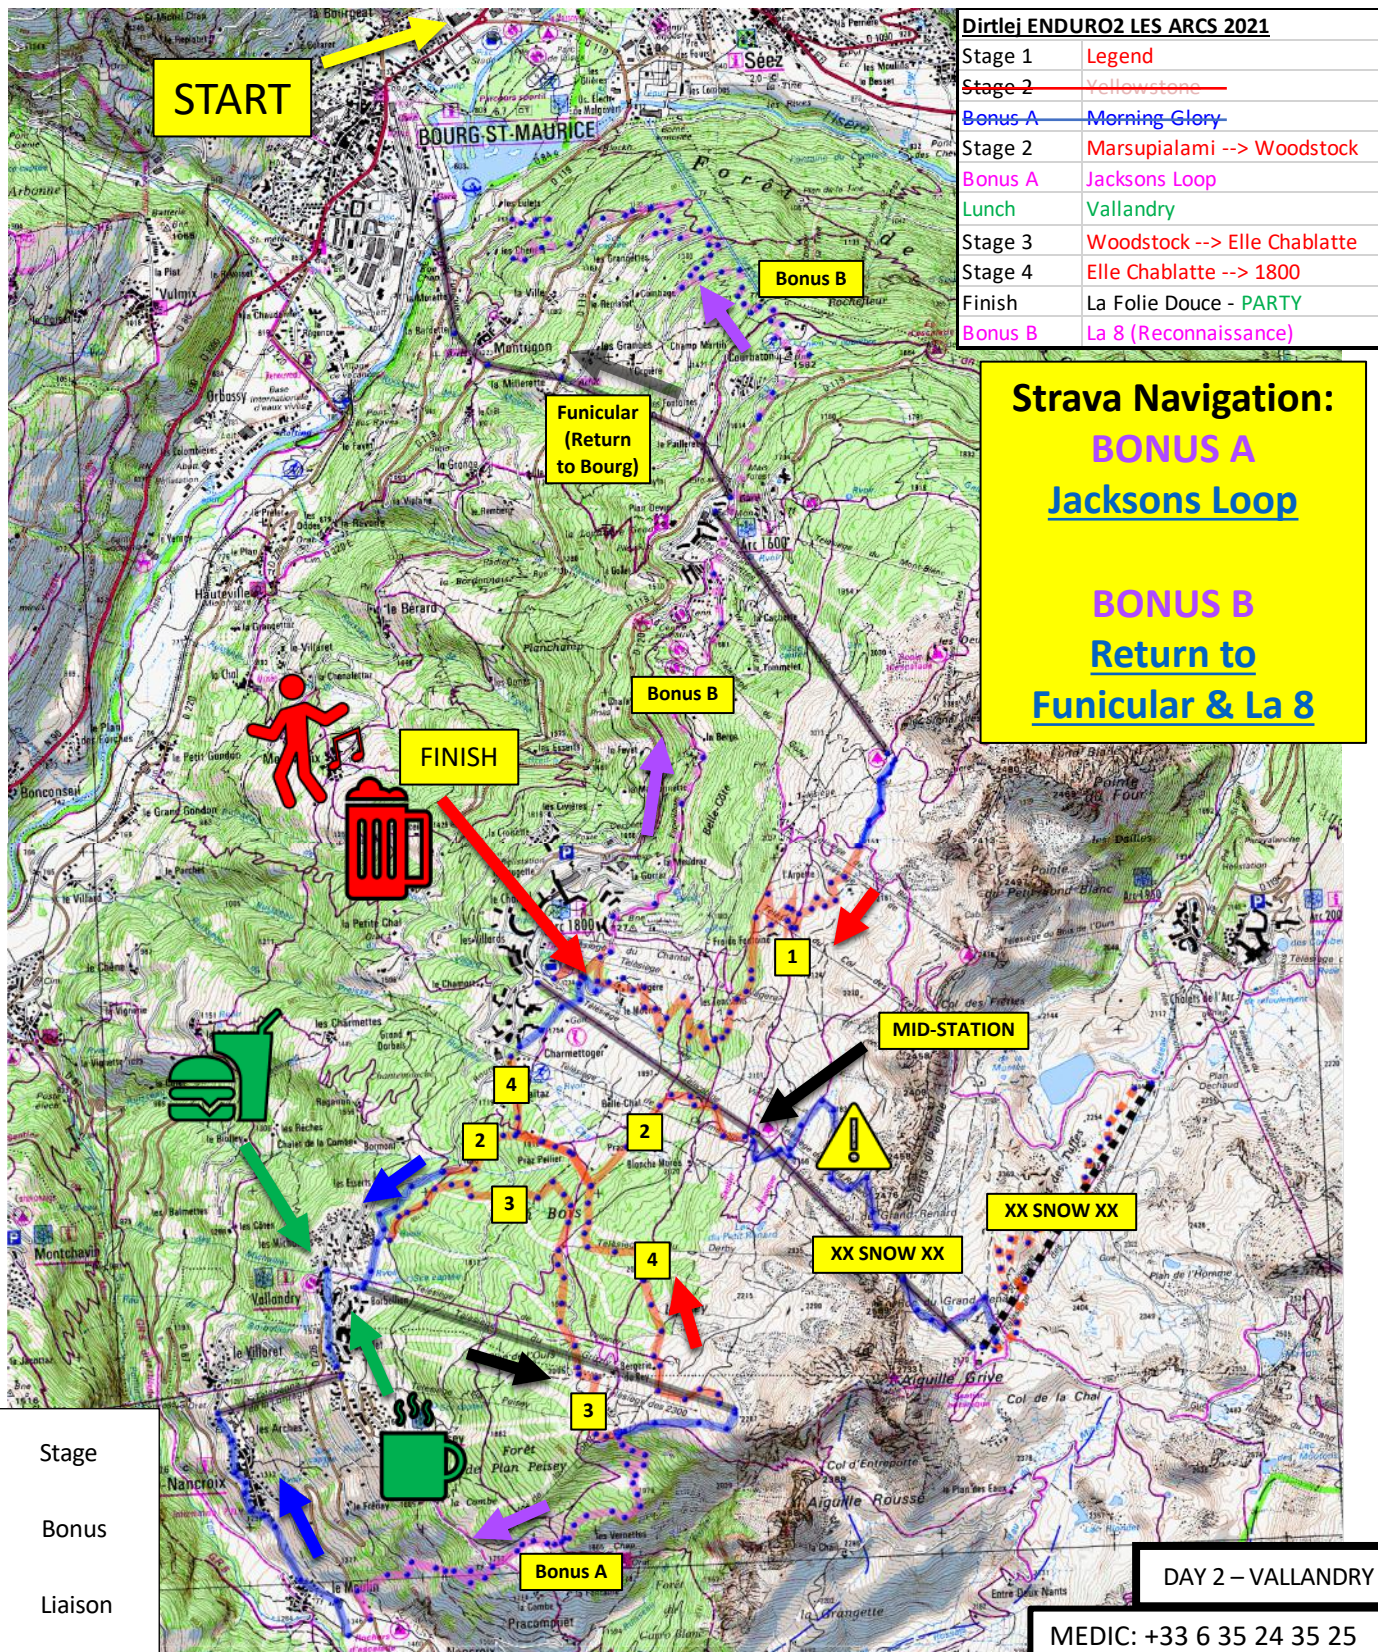

DAY 2

Team No	BUS 1
1 - 25	09:00
26 - 50	09:10
51 - 75	09:20
76 - 100	10:30
101 - 125	10:40
126+	10:45

Dirtlej ENDURO2 LES ARCS 2021	
Stage 1	Legend
Stage 2	Yellowstone
Bonus A	Morning Glory
Stage 2	Marsupialami --> Woodstock
Bonus A	Jacksons Loop
Lunch	Vallandry
Stage 3	Woodstock --> Elle Chablatte
Stage 4	Elle Chablatte --> 1800
Finish	La Folie Douce - PARTY
Bonus B	La 8 (Reconnaissance)

Strava Navigation:
BONUS A
Jacksons Loop

BONUS B
Return to
Funicular & La 8

Stage
Bonus
Liaison

DAY 2 – VALLANDRY

MEDIC: +33 6 35 24 35 25